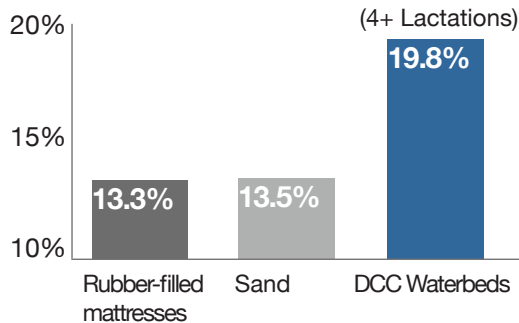

% Mature Cows (4+ Lactations)

Take **CONTROL**

Agriculture is one of the most challenging and unpredictable industries. From drought to floods, from managing staff to global politics, you are constantly planning and preparing for events outside of your control. Let's change some of that.

DCC Waterbeds offer unparalleled consistency in cow comfort every time she lies down, and in every season, for years on end — no frozen chunks of bedding, no rips or lumps, no lurking bacteria in a contaminated delivery.

DCC Waterbeds are comfortable without daily maintenance, and you can choose a top bedding that works for your cows. Because DCC Waterbeds shed moisture and dry quickly, you will have an SCC you can count on month-to-month.

DCC Waterbeds are always there for you and your cows, no matter what.