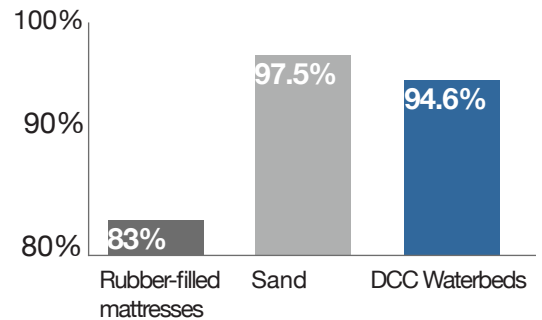

DCC Waterbeds®

Dual Chamber Cow Waterbeds

Cow comfort: **PROVEN**

In 2007, the Journal of Dairy Science published a study conducted by Colorado State University where the researchers visited real dairy farms. These farms weren't on a university campus, they were real farms, with real systems, in the real world. What did they find? They found that DCC Waterbeds performed on par with sand in terms of hock scores, that DCC Waterbeds were the least expensive cost-per-stall over time, and that mattresses weren't even close.

What's even better is that dairy producers with DCC Waterbeds tell us the same thing over and over. Read producer stories online at www.dccwaterbeds.com

% Cows with Hock Scores of 0 or 1